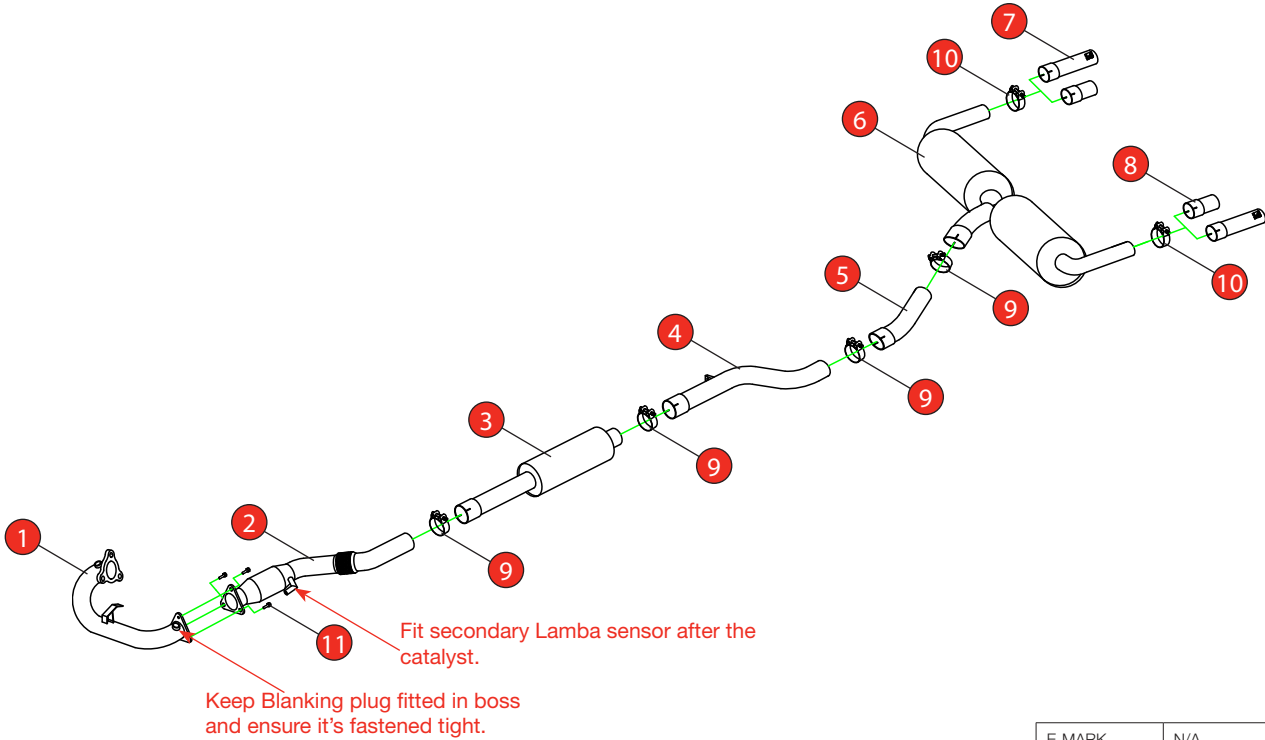

Car	Clio 197 / 200 with Megane RS 2.0T engine	Part No.	SRNX030SYS
Year	06-09 / 09-12	Fit Kits	282FK
Notes	Where not supplied use original fittings	Features	Pipe Diameter:- 76mm

Estimated Fitting Time: 5 Hours

E-MARK	N/A
DATE	14/07/17
ISSUE	00
AUTHORISED	M.Ydlibi

NO.	PART NO.	DESCRIPTION	QTY
1	535RN	Turbo Downpipe	1
2	581RN	Front Section With Sports Catalyst	1
3	583RN	Resonated Centre Section	1
4	585RN	Link Pipe	1
5	586RN	Rear Link Pipe	1
6	587RN	Rear Silencer	1
7	Z043.10179	Tail pipe (use when fitting to Clio 197)	2
8	Z043.10180	Rear Silencer Extenders (use when fitting to Clio 200)	2
Fit Kit			
9	Z016.10062	79mm H/D Clamp	4
10	Z016.10064	63-68mm H/D Clamp	2
11	Z017.10047	M8 x 25mm Hex Head Bolt	3

NOTE: ENSURE SCORPION SYSTEM IS CLEAR OF MOVING PARTS AND ALL ORIGINAL FUNCTIONS WORK CORRECTLY.

STAY CONNECTED TO RED POWER.