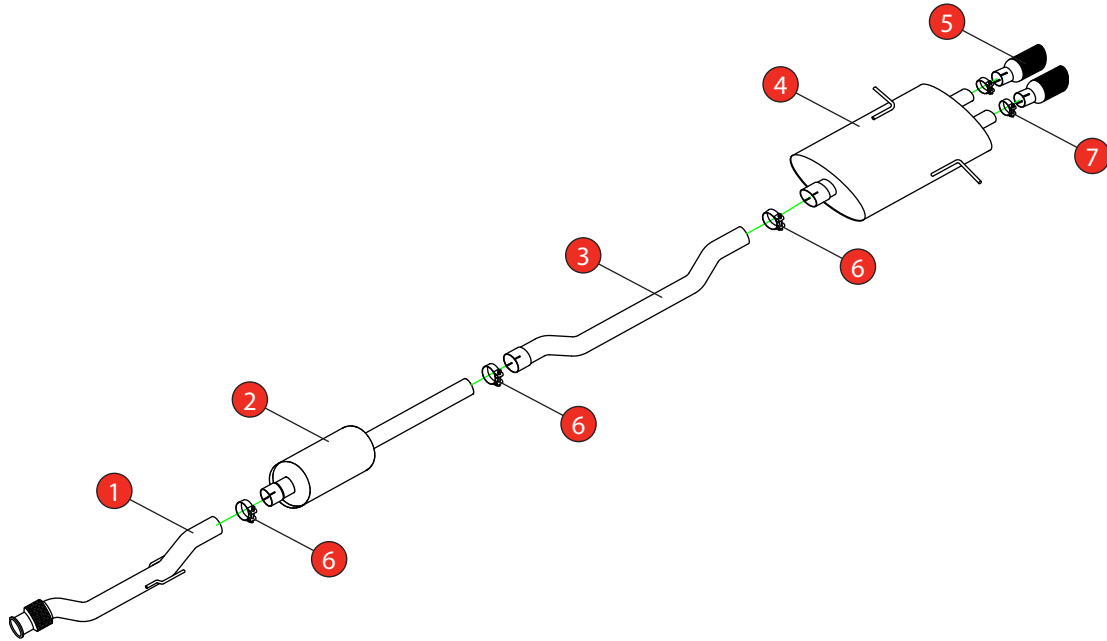

Car	Mini Cooper S R56 / R57 / R58 / R59	Part No.	SMN011C
Year	2007-2014	Fit Kits	165FK
Notes	Where not supplied use original fittings	Features	Pipe Diameter:- 70mm

Estimated Fitting Time: 1 Hour

NO.	PART NO.	DESCRIPTION	QTY
1	672BM	Front Flex Pipe	1
2	673BM	Resonated Centre Section	1
3	675BM	Link Pipe	1
4	676BM	Rear Silencer	1
5	Z023.10056	Black Ceramic Coated Daytona Trim	2
Fit Kit			
6	Z016.10063	72mm H/D Clamp	3
7	Z017.10063	63-68mm H/D Clamp	2

E-MARK	N/A
DATE	18/01/18
ISSUE	00
AUTHORISED	M.Ydlibi

NOTE: ENSURE SCORPION SYSTEM IS CLEAR OF MOVING PARTS AND ALL ORIGINAL FUNCTIONS WORK CORRECTLY.

STAY CONNECTED TO RED POWER.